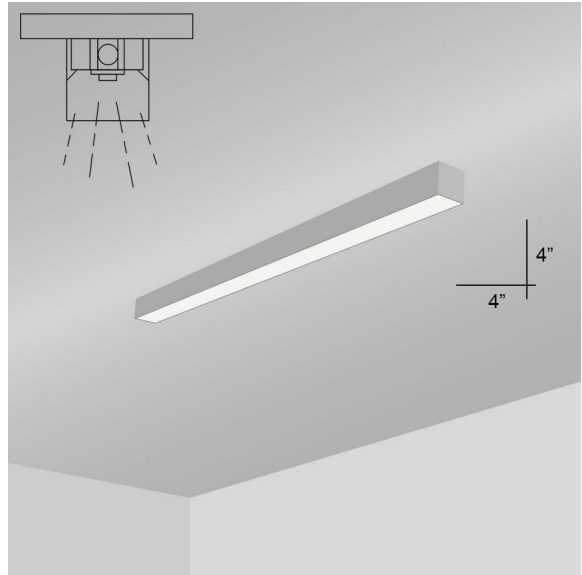

FIXTURE SPECIFICATIONS

INTENDED USE

The specification grade **Alcon Lighting i44 Commercial LED Linear Wall Mount Direct Down Light Fixture** delivers continuous clean lines and clear wall light to commercial, hospitality and residential interior wall lighting applications. Our slim profiles and stylish modern wall sconces offer excellent direct and indirect lighting, exceptional performance and versatility in offices, classrooms, conference rooms, museums, retail outlets, hotels, restaurants, and more.

AVAILABLE LENGTHS

- 2FT** | W 4" x L 24" x H 4"
- 4FT** | W 4" x L 48" x H 4"
- 8FT** | W 4" x L 96" x H 4"
- Custom Length** | Consult Factory

FEATURES

- Construction:** Die-formed and welded 22-gauge cold rolled steel
- Lens:** Snap In Frosted Acrylic
- Dimming Driver:** 0-10V (100-10%) 120-277V 5-Wire or Incandescent 120V 2-Wire
- CRI:** 83
- Life:** 50,000 Hours
- Listings:** cETLus Listed, Title 24 Listed