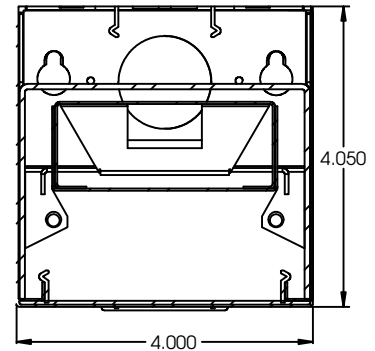

FIXTURE SPECIFICATIONS

INTENDED USE

The specification grade **Alcon Lighting i44 Commercial LED Linear Wall Mount Direct Down Light Fixture** delivers continuous clean lines and clear wall light to commercial, hospitality and residential interior wall lighting applications. Our slim profiles and stylish modern wall sconces offer excellent direct and indirect lighting, exceptional performance and versatility in offices, classrooms, conference rooms, museums, retail outlets, hotels, restaurants, and more.

AVAILABLE LENGTHS

- 2FT** | W 4" x L 24" x H 4"
- 4FT** | W 4" x L 48" x H 4"
- 8FT** | W 4" x L 96" x H 4"
- Custom Length** | Consult Factory

FEATURES

- Construction:** Die-formed and welded 22-gauge cold rolled steel
- Lens:** Snap In Frosted Acrylic
- Dimming Driver:** 0-10V (100-10%) 120-277V 5-Wire or Incandescent 120V 2-Wire
- CRI:** 83
- Life:** 50,000 Hours
- Listings:** cETLus Listed, Title 24 Listed